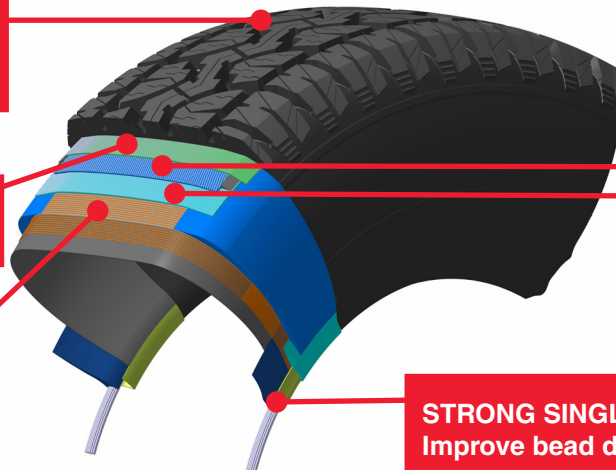

FEATURES

Interlocked tread blocks improve pattern lateral stiffness

Two longitudinal grooves cross through angled lateral grooves evacuate water efficiently

Innovative design of shoulder blocks work as a fork to bite the road surface

Interfaced grooves and sipes

3D grooves with chamfered

BENEFITS

- Delivers excellent handling stability
- Improve wet performance
- Ensure off-road capability in mud and snow
- Provide excellent handling on wet and gripe off road in mud and desert
- Deliver consistent off-road capability

Symmetrical

All Season

All Terrain

ALL TERRAIN

ADVENTURO AT³

SIZE (IN)	TYRES4U CODE	SIZE	LOAD INDEX	SPEED RATING	SIDE WALL
15"	100A3014	205/70R15	96	T	OWL
	100A1905	235/75R15	105	S	OWL
	100A1902	31×10.50R15LT	109	S	OWL
16"	100A3051	205R16	110/108	S	OWL
	100A4458	LT215/85R16	115/112	S	OWL
	100A4468	LT225/75R16	115/112	S	OWL
	100A2294	235/70R16	104	T	OWL
	100A3013	245/70R16	111	T	OWL
	100A4465	LT245/75R16	120/116	S	OWL
	100A3018	255/70R16	111	T	OWL
	100A2300	265/70R16	111	T	OWL
	100A4466	LT265/75R16	123/120	S	OWL
	100A2314	285/75R16	126/123	R	OWL
	17"	100A4460	235/80R17	120/117	S
100A2297		245/65R17	105	T	OWL
100A4459		LT245/70R17	119/116	S	OWL
100A2301		265/65R17	110	T	OWL
100A4467		LT265/70R17	121/118	S	OWL
100A1900		LT275/70R17	114/110	R	OWL
100A2313		285/70R17	121/118	S	OWL
18"	100A2304	265/60R18	109	T	OWL
	100A2303	265/65R18	112	S	OWL
	100A2312	275/65R18	123/120	S	OWL
	100A2315	285/65R18	125/122	S	OWL
20"	100A2683	265/50R20	111	T	BSW
	100A1894	265/60R20	121/118	S	OWL
	100A2308	275/55R20	111	H	OWL

NEW TREAD COMPOUND
Improve wear resistance and cut and chip resistance

JOINTLESS CAP PLY
Improve high speed stability

POLYESTER CARCASS
Maintain the tread profile and minimize deformation

DUAL STEEL BELT
Ensure optimal tread stiffness and improve handling