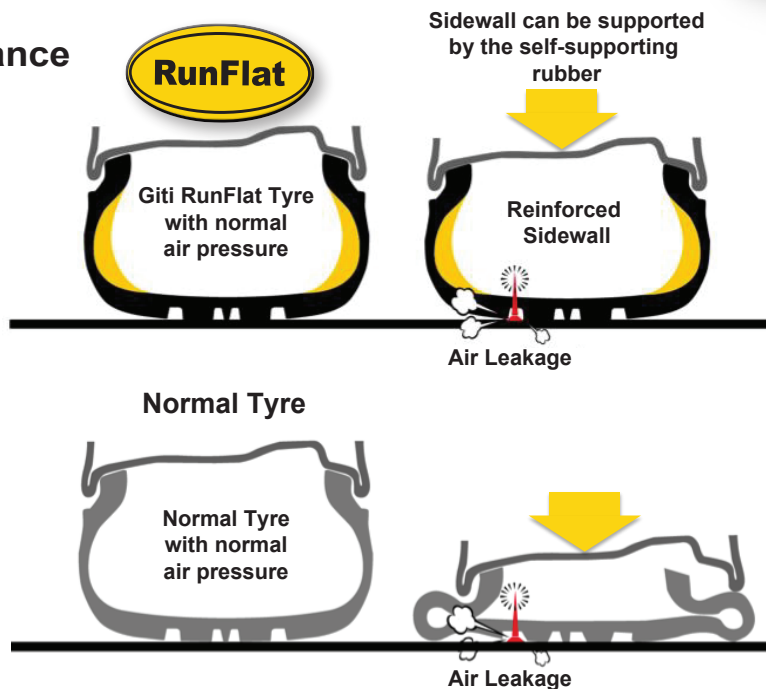

GitiControl RUN-FLAT 288

GitiControl RUN-FLAT 288

Offers temporary extended mobility at zero inflation pressure for a distance of up to 80km at reduced speeds of up to 80km / hour (ISO Technical Standard) with the self-supporting rubber and delivers.

GitiRun-Flat Series

Never go FLAT AGAIN!
Stay Safe Driving up to 80km if your Tyre is Punctured.

FEATURES & BENEFITS

- Driving stability when the tyre punctures
- Durability
- Wear Performance
- Low noise

tyres4u.co.nz
☎ 0800 888 973

GitiControl RUN-FLAT 288

GITI SELF-SUPPORTING RUN-FLAT TYRE

GITICONTROL 288 RUN-FLAT SERIES

RIM INCH	ITEM CODE	SIZE	LOAD INDEX	SPEED RATING	EXTRA LOAD
17"	100A3220	205/45RF17	88	W	XL
	100A3221	225/45RF17	91	W	
	100A3222	225/50RF17	98	W	XL
	100A3223	225/55RF17	97	W	
18"	100A3328	225/40RF18	92	W	XL
	100A3224	225/45RF18	95	W	XL
	100A3329	235/50RF18	97	V	
	100A2653	245/45ZRF18	100	Y	XL
	100A2444	245/50ZRF18	100	W	
	100A3327	255/40RF18	95	W	
	100A3531	255/40RF18	99	W	XL
	100A2848	275/40ZRF18	99	Y	
19"	100A3795	235/45RF19	95	V	
	100A2846	245/40ZRF19	98	Y	XL
	100A2445	245/45ZRF19	98	Y	
	100A2847	275/35ZRF19	96	Y	
	100A2446	275/40ZRF19	101	Y	
20"	100A4647	245/40ZRF20	99	W	XL